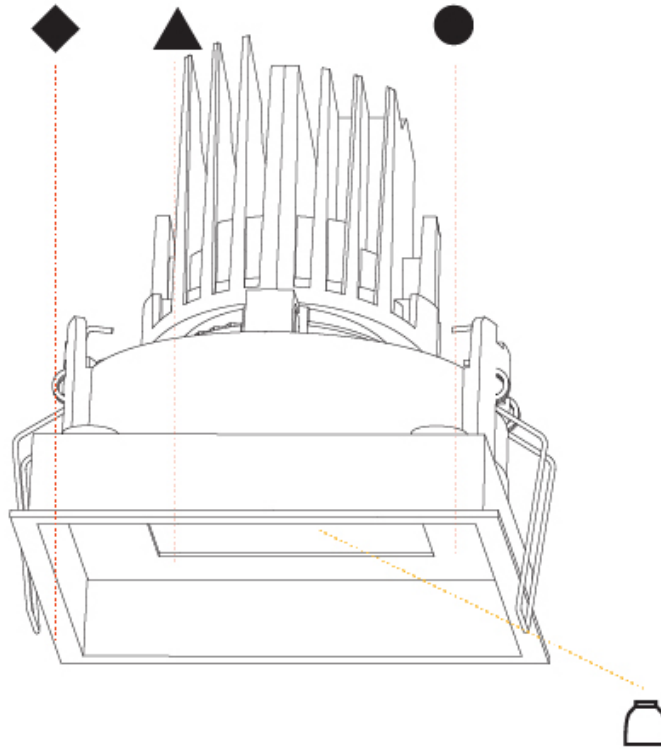

BIONIQ SQUARE ADJUSTABLE COMFORT RECESSED

A35551-

PROJECT _____

TYPE _____

SPECIFIER _____

QUANTITY _____

DATE _____

A