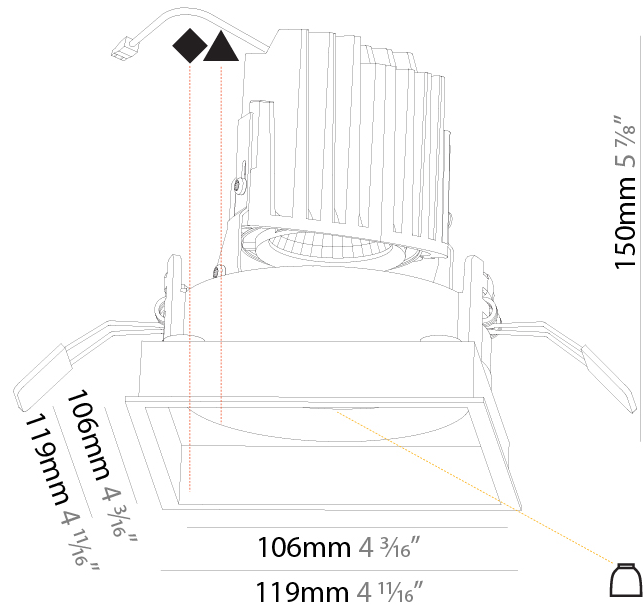

GENERAL

Series: Bioniq
Subseries: Bioniq Square Deep
Brand: Prolicht
Division: Architectural
Mounting Type: Recessed
Mounting Location: Ceiling
Subcategory: Downlight

PHYSICAL

Shape: Square
Length (mm): 119
Length (in): 4 11/16
Width (mm): 119
Width (in): 4 11/16
Depth (mm): 150
Depth (in): 5 7/8
Ceiling Thickness (mm): 10 / 12.5 / 15
Ceiling Thickness (in): 3/8 or 1/2 or 9/16
Min. Recessing Depth (mm): 170
Min. Recessing Depth (in): 6 11/16
Light Distribution: Downlight
Weight (kg): 0.592
Weight (lbs): 1.31
Fixture Finish: SSR / BKV / CWI / CRY / HAB / LAG / UFT / ITA / RUA / RUR / MIC / FTG / MYG / TWT / LOD / PUS / FRO / FUP / KIA / POP / BLS / SPG / MEY / GOH / GUM / CHC / COM / ABZ / JAG / OBR / MOS / ROR
Fixture Material: Aluminum Die Cast
Cut-out Measurements: 114mm / 4 1/2" x 114mm / 4 1/2"

ELECTRICAL

Lamp Type: LED (Zhaga Standard)
Total Output Wattage (W): 15
Dimming: Dali Dimming
Driver Included: No
Driver Location: Recessed Housing
Driver Type: Constant Current 120Vac
Housing: See components
Input Voltage (V): 120
Constant Current (MA): 350

LED

Number of LEDs: 1
Color Temperature (°K): Warm Dim
Max. Delivered Lumen (lm): 760
Nominal Lumen (lm): 1140
CRI: >90 CRI
Lamp Life (hrs): 50000

OPTICAL

Reflector°: 20 / 40 / 60
Adjustability: Rotational 35°; Tilt 30°

RATINGS AND CERTIFICATIONS

Certified By: Certified for North American Standards
IP rating: IP20

114 x 114mm
4 1/2" x 4 1/2"

170mm
6 1/4"

10 | 15mm
3/8" | 9/16"