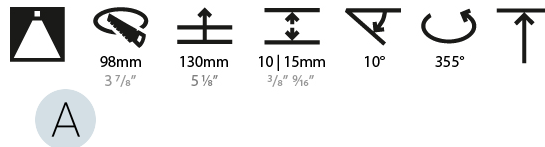

GENERAL

Series: Bioniq
Subseries: Bioniq Round Semi Adjustable
Brand: Prolicht
Division: Architectural
Mounting Type: Recessed
Mounting Location: Ceiling
Subcategory: Downlight

PHYSICAL

Shape: Round
Diameter (mm): 107
Diameter (in): 4 3/16
Height (mm): 112
Height (in): 4 7/16
Ceiling Thickness (mm): 10 / 12.5 / 15
Ceiling Thickness (in): 3/8 or 1/2 or 9/16
Min. Recessing Depth (mm): 130
Min. Recessing Depth (in): 5 1/8
Light Distribution: Adjustable / Downlight
Weight (kg): 0.435
Weight (lbs): 0.96
Fixture Finish: SSR / BKV / CWI / CRY / HAB / LAG / UFT / ITA / RUA / RUR / MIC / FTG / MYG / TWT / LOD / PUS / FRO / FUP / KIA / POP / BLS / SPG / MEY / GOH / GUM / CHC / COM / ABZ / JAG / OBR / MOS / ROR
Fixture Material: Aluminum Die Cast
Cut-out Measurements: 98mm / 3 7/8"

ELECTRICAL

Lamp Type: LED (Zhaga Standard)
Total Output Wattage (W): 15
Dimming: Dali Dimming
Driver Included: No
Driver Location: Recessed Housing
Driver Type: Constant Current - 120Vac
Housing: See components
Input Voltage (V): 120
Constant Current (MA): 350

LED

Number of LEDs: 1
Color Temperature (°K): Warm Dim
Max. Delivered Lumen (lm): 760
Nominal Lumen (lm): 1140
CRI: >90 CRI
Lamp Life (hrs): 50000

OPTICAL

Reflector: 20 / 40 / 60
Adjustability: Rotational 355°, Tilt 10°

RATINGS AND CERTIFICATIONS

Certified By: Certified for North American Standards
IP rating: IP20