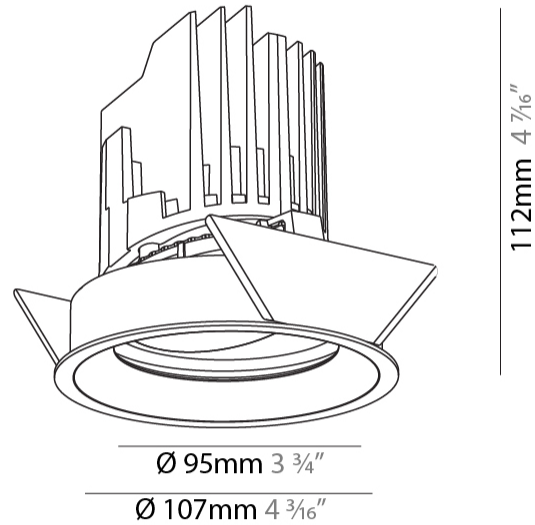

GENERAL

Series: Bioniq
Subseries: Bioniq Round Adjustable
Brand: Prolicht
Division: Architectural
Mounting Type: Recessed
Mounting Location: Ceiling
Subcategory: Downlight

PHYSICAL

Shape: Round
Diameter (mm): 107
Diameter (in): 4 3/16
Height (mm): 112
Height (in): 4 7/16
Min. Recessing Depth (mm): 130
Min. Recessing Depth (in): 5 1/8
Light Distribution: Adjustable / Downlight
Weight (kg): 0.46
Weight (lbs): 1.01
Fixture Finish: SSR / BKV / CWI / CRY / HAB / LAG / UFT / ITA / RUA / RUR / MIC / FTG / MYG / TWT / LOD / PUS / FRO / FUP / KIA / POP / BLS / SPG / MEY / GOH / GUM / CHC / COM / ABZ / JAG / OBR / MOS / ROR
Fixture Material: Aluminum Die Cast
Cut-out Measurements: 98mm / 3 7/8"

ELECTRICAL

Lamp Type: LED (Zhaga Standard)
Input Wattage (W): 16.5
Total Output Wattage (W): 14.7
Dimming: Dali Dimming
Driver Included: No
Driver Location: Recessed Housing
Driver Type: Constant Current - 120Vac
Driver Class: Class 2
Input Voltage (V): 120
Constant Current (MA): 350

LED

Number of LEDs: 1
Color Temperature (°K): Warm Dim
Max. Delivered Lumen (lm): 760
Nominal Lumen (lm): 1140
CRI: >90 CRI

OPTICAL

Reflector°: 20 / 40 / 60
Adjustability: Rotational 355°; Tilt 30°

RATINGS AND CERTIFICATIONS

Certified By: Certified for North American Standards
IP rating: IP20